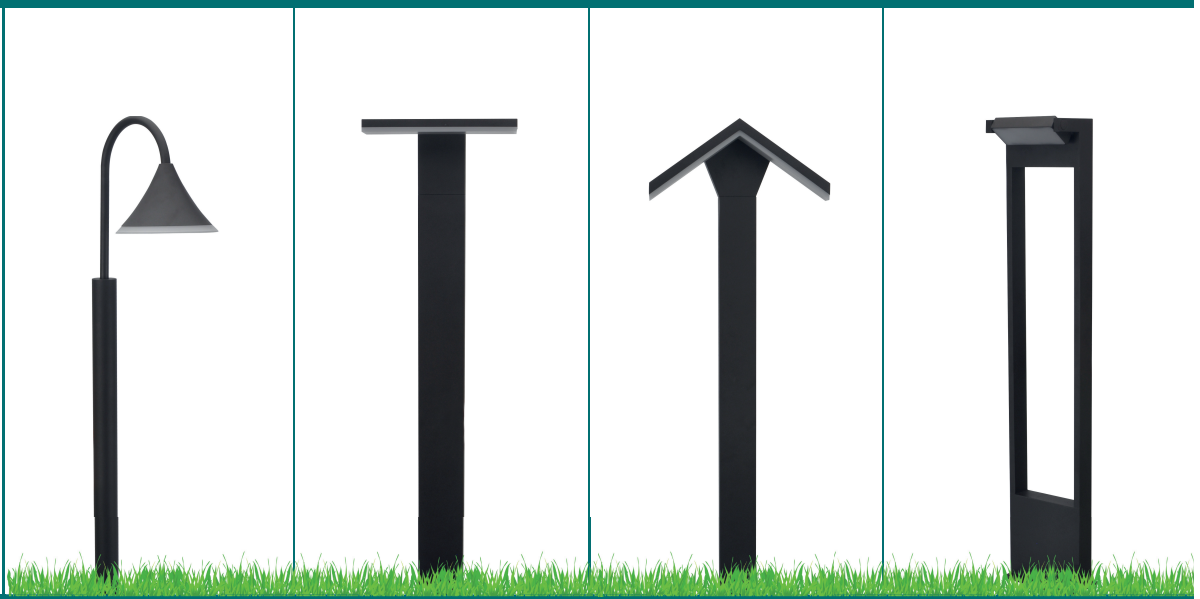

12V LED AREA LIGHTS – GROUND OR SURFACE MOUNT

D13

:: Catalog No.	LAL-12V-128-31-30K-BR LAL-12V-128-31-30K-BK	LAL-12V-127-23-30K-BR LAL-12V-127-23-30K-BK	LAL-12V-120-23-30K-BR LAL-12V-120-23-30K-BK	LAL-12V-124-15-30K-BR LAL-12V-124-15-30K-BK	LAL-12V-124-31-30K-BR LAL-12V-124-31-30K-BK
:: Model Name	SURVEIL	LEAN	OPERA	EUCLID	EUCLID
:: Housing / Finish	Die-cast Aluminum - Powder-coated Bronze (BR) or Black (BK)				
:: Wattage	10W				
:: Lumens	720LM				
:: Voltage	12V AC/DC				
:: Color Temp	3000K Warm White				
:: Beam Angle	120°				
:: Light Source	Integrated SMD LED Module				
:: Lens	Heavy-Duty Frosted PC Lens				
:: Total Height	31"	23"	23"	15"	31"
:: Accessories included	<p>Custom Design Aluminum Spike & Surface Mounting Base Included</p> <p>8ft. SPT-2 18AWG Lead Wire</p>   				

12V LED AREA LIGHTS – GROUND OR SURFACE MOUNT

:: Catalog No.	LAL-12V-130-31-30K-BR LAL-12V-130-31-30K-BK	LAL-12V-118-31-30K-BR LAL-12V-118-31-30K-BK	LAL-12V-117-31-30K-BR LAL-12V-117-31-30K-BK	LAL-12V-122-31-30K-BR LAL-12V-122-31-30K-BK (Adjustable)
:: Model Name	BELL	HAMMERHEAD	HUT	AFAR
:: Housing / Finish	Die-cast Aluminum - Powder-coated Bronze (BR) or Black (BK)			
:: Wattage	10W			
:: Lumens	720LM			
:: Voltage	12V AC/DC			
:: Color Temp	3000K Warm White			
:: Beam Angle	120°			
:: Light Source	Integrated SMD LED Module			
:: Lens	Heavy-Duty Frosted PC Lens			
:: Total Height	31"	31"	31"	31"
:: Accessories included	<div style="display: flex; justify-content: space-between; align-items: center;"> <div data-bbox="500 1808 834 1871"> <p>Custom Design Aluminum Spike & Surface Mounting Base Included</p> </div> <div data-bbox="971 1745 1110 1772"> </div> <div data-bbox="971 1793 1110 1881"> <p>8ft. SPT-2 18AWG Lead Wire</p> </div> <div data-bbox="1338 1780 1516 1934"> </div> </div>			